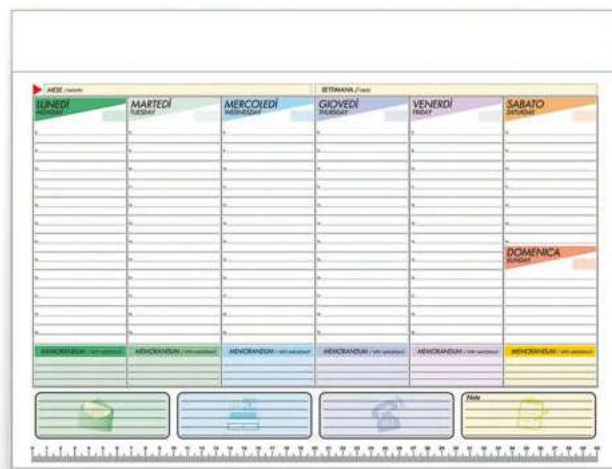

2023 Planning

i 50 fogli, testata cartonata

cm 29,2x21

Carta naturale 80gr

50