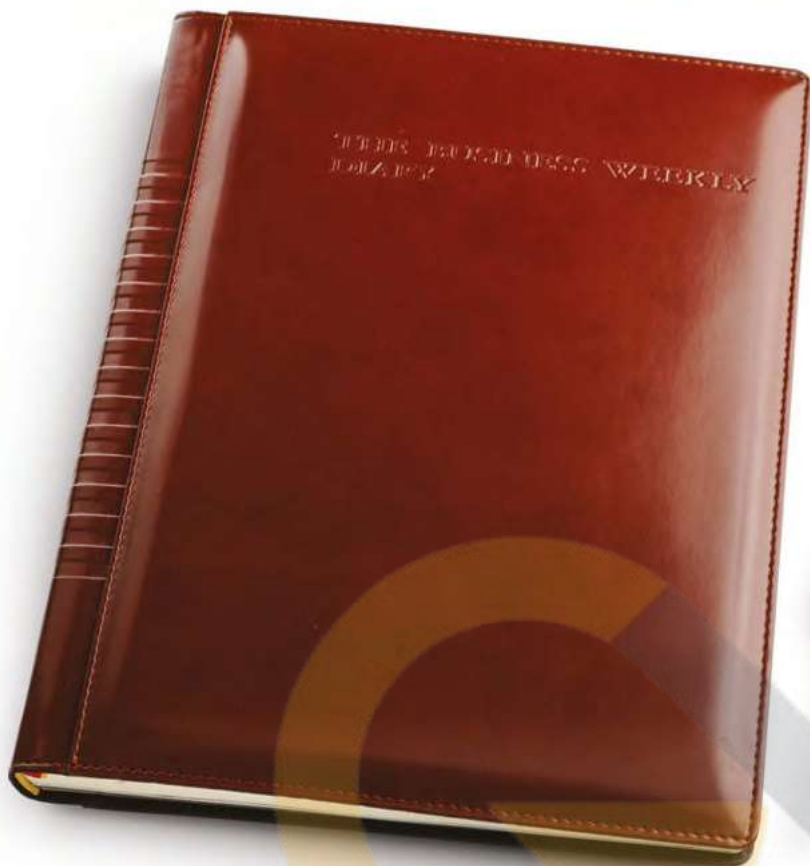

0244 Agenda Business Giornaliera

-  cm 17x24
-  Coagulato poliuretano
-  1/10
-  In astuccio

MADE IN ITALY

marrone

rosso

0231 Agenda Business Settimanale

-  cm 26,5x21
-  Coagulato poliuretano
-  1/10
-  In astuccio