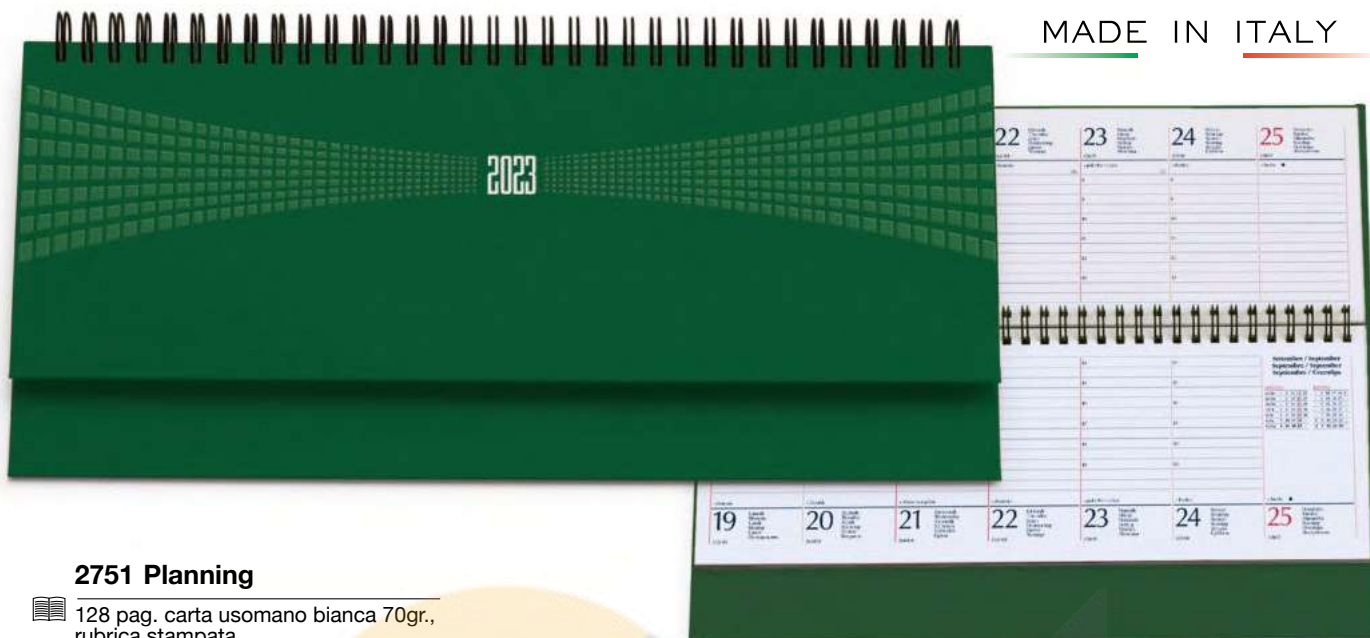

2751 Planning

128 pag. carta usomano bianca 70gr.,
rubrica stampata

cm 30x15

Matra
20

Su richiesta astuccio **A007**