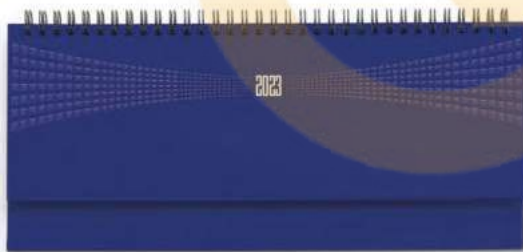

MADE IN ITALY

2752 Planning

128 pag. carta usomano bianca 70gr., rubrica stampata

cm 30x15

Matra

20

Su richiesta astuccio **A007**

royal